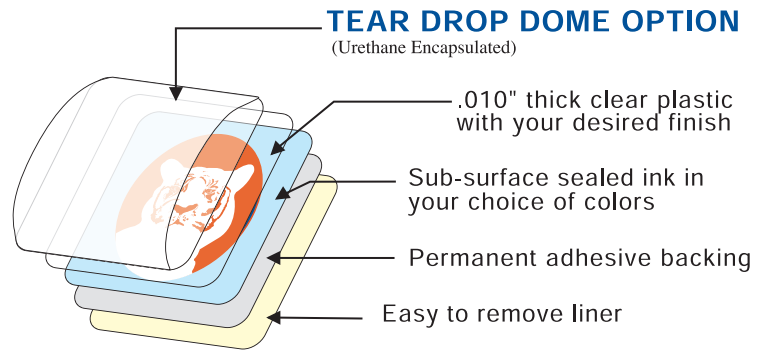

## WITH QUALITY & DISTINCTION

You can easily order computer logos to fit 1 inch square CPU recesses. Your image is protected by the clear plastic that is over it. There is a choice of glossy or textured finishes, or add a durable and distinctive Tear Drop Dome for complete enhancement.